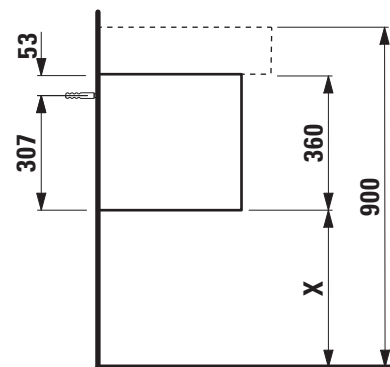

TECHNICAL DRAWINGS / S 1 : 20

C / mm	Ceramic
225	Kartell by Laufen 81033.5
300	Kartell by Laufen 81033.9, 81533.1 Ino 81630.0, 81630.2 Val 81628.0, 81628.2, 81628.3
325	Val 81628.4

C / mm	Ceramic
375	Kartell by Laufen 81033.4 Val 81628.5
475	Val 81628.7
600	Kartell by Laufen 81033.8

X = The exact height must be set during installation.