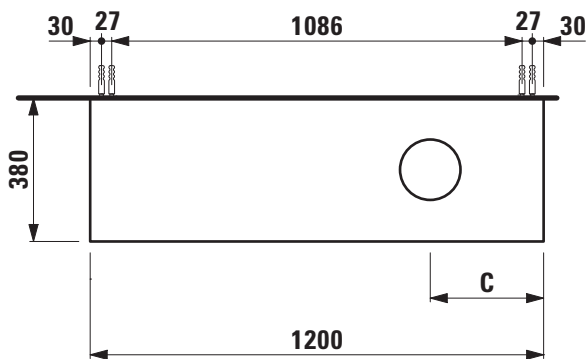

TECHNICAL DRAWINGS / S 1 : 20

C / mm	Ceramic
225	Kartell by Laufen 81033.5
300	Kartell by Laufen 81033.9, 81533.1 Ino 81630.0, 81630.2 Val 81628.0, 81628.2, 81628.3
325	Val 81628.4

C / mm	Ceramic
375	Kartell by Laufen 81033.4 Val 81628.5
475	Val 81628.7
600	Kartell by Laufen 81033.8

X = The exact height must be set during installation.