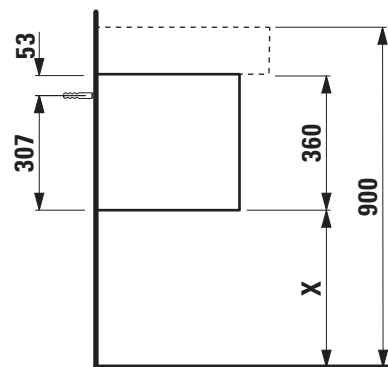

Vanity unit without / with 2 cut outs

40903.0

40903.4

TECHNICAL DATA

Order no.	40903.0 / without cut out 40903.4 / 2 cut outs	Accessories excl.	Power socket (EU), IP44, order no. 49298.4 Power socket (CH), IP44, order no. 49298.5 Drawer separations (not recommended with shelf large, order no. 40920.1
Dimensions (WxHxD)	1200 x 360 x 380 mm	Mounting acc. incl.	Installation set for furniture, order no. 49120.6 Space saving siphon, order no. 89424.0
Matching for washbasin	see table below	Mounting information	The walls installed on must meet the requirements of the furniture in terms of weight and the supplied fastening elements. If this cannot be guaranteed another method of installation needs to be chosen. For example with feet.
Specification	Body/Front – lacquered surface veneer with solid wood edges Slim front with a 4 mm rim 1 push and pull full extension drawer without or with cut out	Colours	250 – Light oak 251 – Dark oak
Weight	28,0 kg		
Accessories excl.	Shelf L shaped for drawer, with pre-drilled holes in the back for optional power socket, depth 90 mm, order no. 40924.5 depth 150 mm, order no. 40924.6		

TECHNICAL DRAWINGS / S 1 : 20

B / mm	C / mm	Ceramic
300	300	Kartell by Laufen 81533.1 Ino 81630.0, 81630.2 Val 81628.0, 816282

X = The exact height must be set during installation.

BOUTIQUE FURNITURE

Matrix for vanity units 900 mm / 1200 mm depth 380 mm

POSSIBLE COMBINATIONS WITH WASHBASINS INO, KARTELL BY LAUFEN, VAL

Vanity unit 900 x 380 mm	
Ceramic	
Ino	
81630.0 450x410 mm	✓
81630.2 560x450 mm	✓
Kartell by Laufen	
81533.1 460x460 mm	✓
81033.4 600x460 mm	✓
81033.5 600x460 mm	✓
81033.8 900x460 mm	✓
81033.9 900x460 mm	✓
81333.2 1200x460 mm	
Val	
81628.0 450x420 mm	✓
81628.2 550x420 mm	✓
81628.3 600x420 mm	✓
81628.4 650x420 mm	✓
81628.5 750x420 mm	✓
81628.7 950x420 mm	