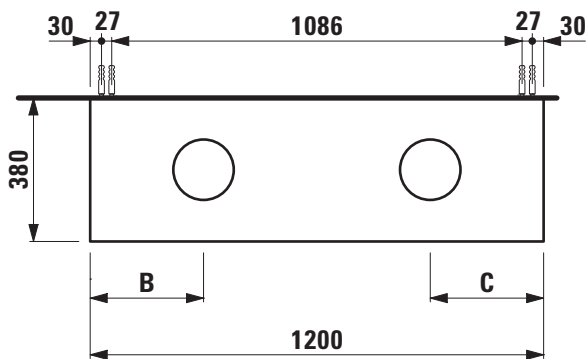

Vanity unit without / with 2 cut outs

40903.0

40903.4

TECHNICAL DATA

Order no.	40903.0 / without cut out 40903.4 / 2 cut outs	Accessories excl.	Power socket (EU), IP44, order no. 49298.4 Power socket (CH), IP44, order no. 49298.5 Drawer separations (not recommended with shelf large, order no. 40920.1
Dimensions (WxHxD)	1200 x 360 x 380 mm	Mounting acc. incl.	Installation set for furniture, order no. 49120.6 Space saving siphon, order no. 89424.0
Matching for washbasin	see table below	Mounting information	The walls installed on must meet the requirements of the furniture in terms of weight and the supplied fastening elements. If this cannot be guaranteed another method of installation needs to be chosen. For example with feet.
Specification	Body/Front – lacquered surface veneer with solid wood edges Slim front with a 4 mm rim 1 push and pull full extension drawer without or with cut out	Colours	250 – Light oak 251 – Dark oak
Weight	28,0 kg		
Accessories excl.	Shelf L shaped for drawer, with pre-drilled holes in the back for optional power socket, depth 90 mm, order no. 40924.5 depth 150 mm, order no. 40924.6		

TECHNICAL DRAWINGS / S 1 : 20

B / mm	C / mm	Ceramic
300	300	Kartell by Laufen 81533.1 Ino 81630.0, 81630.2 Val 81628.0, 816282

X = The exact height must be set during installation.

BOUTIQUE FURNITURE

Matrix for vanity units 900 mm / 1200 mm depth 380 mm

Vanity unit 1200 x 380 mm				
Ceramic				
Ino				
81630.0 450x410 mm	✓	✓	✓	✓
81630.2 560x450 mm	✓	✓	✓	✓
Kartell by Laufen				
81533.1 460x460 mm	✓	✓	✓	✓
81033.4 600x460 mm	✓	✓	✓	
81033.5 600x460 mm	✓	✓	✓	
81033.8 900x460 mm	✓	✓	✓	
81033.9 900x460 mm	✓	✓	✓	
81333.2 1200x460 mm	✓			
Val				
81628.0 450x420 mm	✓	✓	✓	✓
81628.2 550x420 mm	✓	✓	✓	✓
81628.3 600x420 mm	✓	✓	✓	
81628.4 650x420 mm	✓	✓	✓	
81628.5 750x420 mm	✓	✓	✓	
81628.7 950x420 mm	✓	✓	✓	