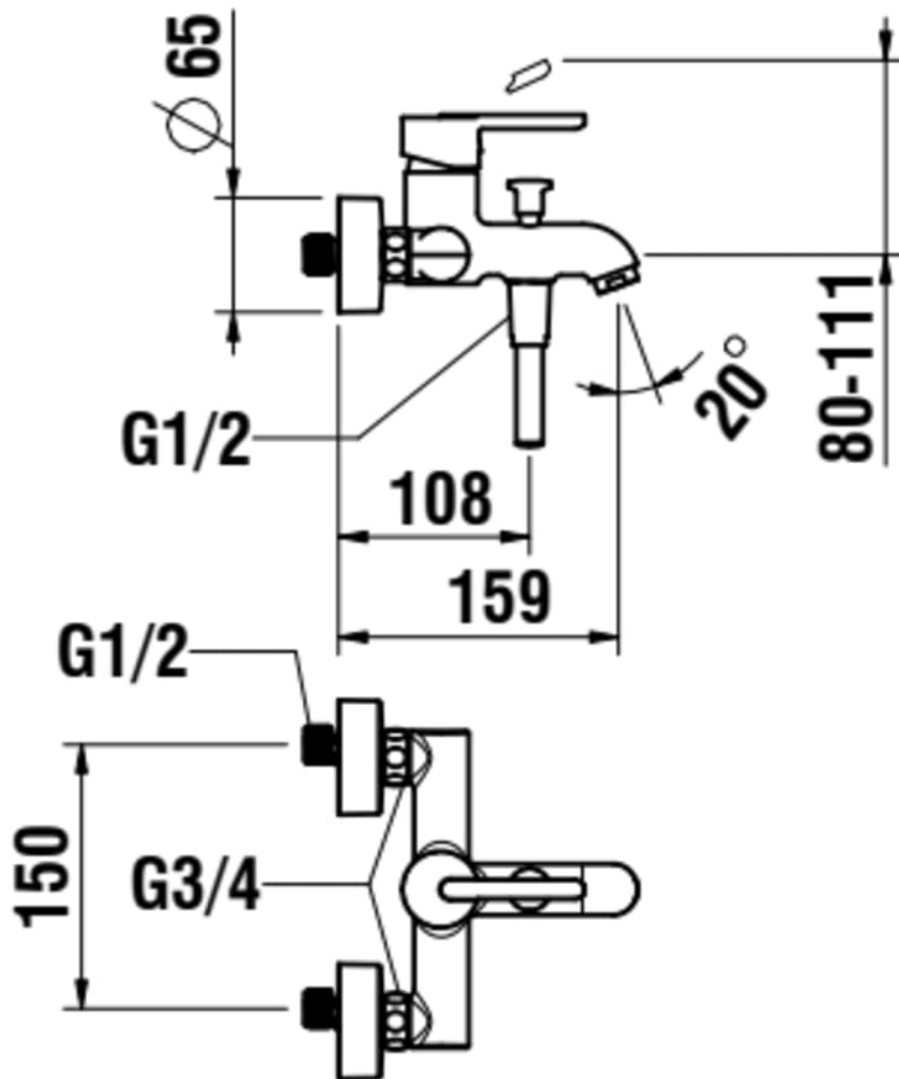

LUA

Bath mixer, mounting distance 150mm,
complete with fittings, synthetic flexible hose
1600mm and hand shower

Acoustic level (dB) : Group 2 (20-30 dB)

Aerator type : Honeycomb

Application : Bath

Cartridge features : Flow limiter, Temperature
limiter

Check valve

Diverter : Automatic

Excentrics included

Faucet type : Single-lever

Faucet type : Single-lever

Finish : Chrome

Fixed spout

Flow rate (l/min - 3 bar) : 22.5

Handle position : Top

Installation type : Wall-mounted

Material : Others

Maximum width between connections (mm) :

166

Minimum width between connections (mm) :

134

Net weight (kg) : 2.04

Spout length (mm) : 186

Type of cartridge : Ceramic headwork

Water connection diameter : 1/2"

TECHNICAL DRAWINGS

COMPATIBLE WITH

Bathtub, drop-in version,
sanitary acrylic

H230080...0001

Bathtub, drop-in version,
sanitary acrylic