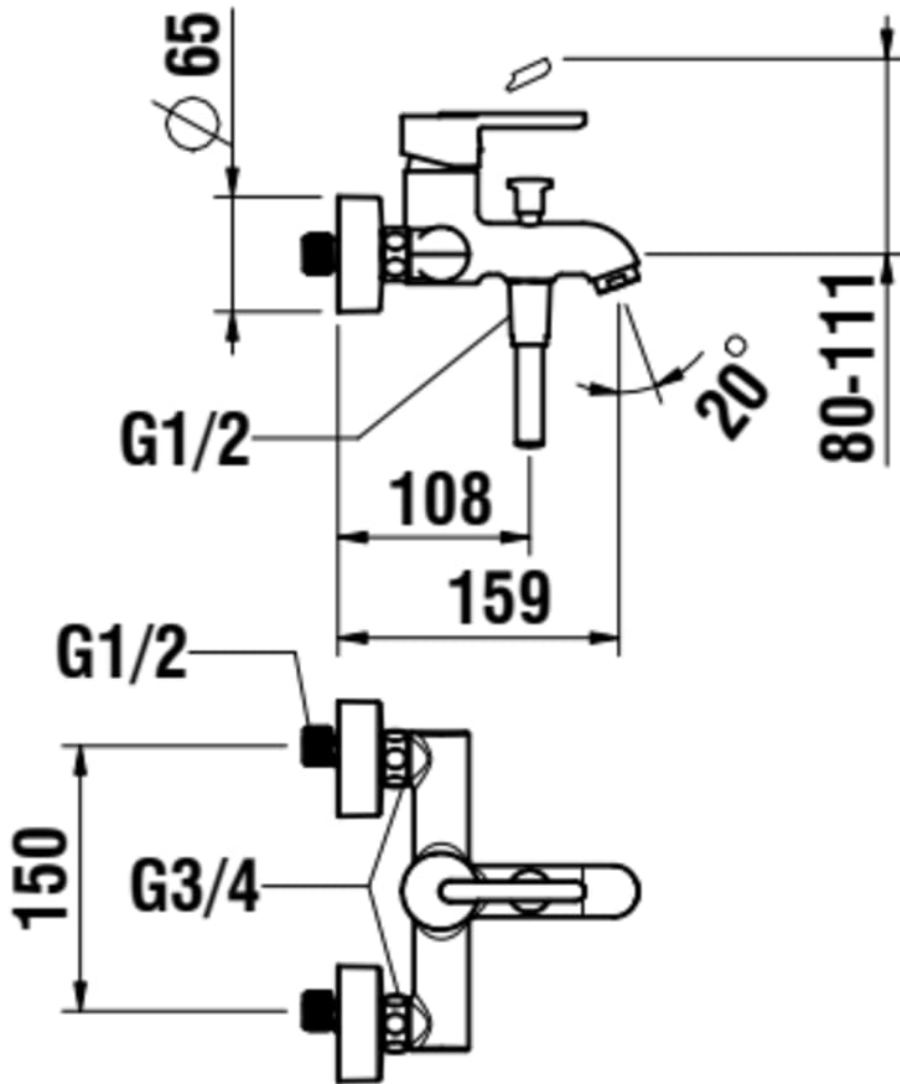

LUA

Bath mixer, mounting distance 150mm, with fittings, without accessories

Acoustic level (dB) : Group 2 (20-30 dB)

Aerator type : Honeycomb

Application : Bath

Cartridge features : Flow limiter, Temperature limiter

Check valve

Diverter : Automatic

Faucet type : Single-lever

Faucet type : Single-lever

Finish : Chrome

Fixed spout

Flow rate (l/min - 3 bar) : 22.5

Handle position : Top

Installation type : Wall-mounted

Maximum width between connections (mm) :

166

Minimum width between connections (mm) :

134

Net weight (kg) : 1.32

Spout length (mm) : 186

Spout position : Central

Type of cartridge : Ceramic headwork

Water connection diameter : 1/2" - 3/4"

TECHNICAL DRAWINGS

LUA

A design language that has been reduced to the essentials. Clear, geometric lines united in one continuous form. This results in a versatile bathroom programme for private and public architecture alike. With LUA, Toan Nguyen has succeeded in creating yet another stylistic bathroom culture that will be a long-term common denominator. The collection of fittings designed with the same ambition, perfectly shaped bathtubs and the extensive LANI furniture range complete LUA are turned into a true total bathroom solution.