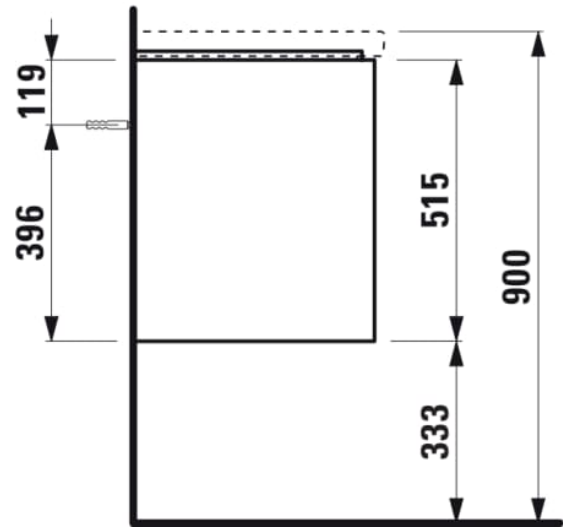

## DIMENSIONS

Length	480 mm
Width	450 mm
Height	515 mm

Doors and drawers combination : 2 drawers

Installation type : Wall-hung

Closing and opening system : Soft close drawers

Furniture configuration : Drawers

Net weight (kg) : 22

TECHNICAL DRAWINGS

COMPATIBLE WITH

Washbasin

**H810081...1041**

Basin mixer Eco+  
projection 135 mm, fixed  
spout, without pop-up  
waste

**H3110810041201**

Basin mixer Eco+  
projection 135 mm, fixed  
spout, with pop-up waste

**H3110810041241**