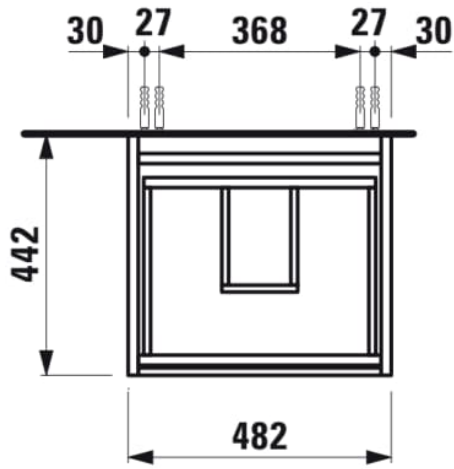

## DIMENSIONS

Length	480 mm
Width	450 mm
Height	515 mm

Doors and drawers combination : 2 drawers

Installation type : Wall-hung

Closing and opening system : Soft close drawers

Furniture configuration : Drawers

Net weight (kg) : 22

TECHNICAL DRAWINGS

COMPATIBLE WITH

Washbasin

**H810081...1041**

Basin mixer Eco+  
projection 135 mm, fixed  
spout, without pop-up  
waste

**H3110810041201**

Basin mixer Eco+  
projection 135 mm, fixed  
spout, with pop-up waste

**H3110810041241**