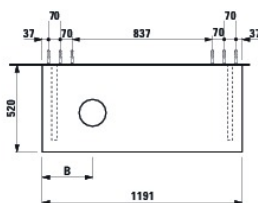

TECHNICAL DRAWINGS

B / mm	Ceramic
194	Val #1228.2 (semi-wet-area right)
210	Palomba #1680.2
215	Val #1628.8
225	Kartell by Laufen #1833.4
242	Kartell by Laufen #1233.2 (with tap bank left)
	Palomba #1680.3
	Living Saphir Keramik #1143.4
	Living Square #1543.5, #1643.2
	Ino #1730.2
395	Val #1628.4
	Laufen Pro S#1696.2, #1696.3, #1696.4, #1896.3
	Laufen Pro #1295.3, #1395.1, #1396.1, #1795.1, #1795.2, #1795.3

B / mm	Ceramic
248	Val #1228.1
250	Palomba #1680.1
300	Kartell by Laufen #1833.8
374	Kartell by Laufen #1833.5
400	Val #1228.2 (semi-wet-area left)
	Living City #1743.7
447	Laufen Pro S#1696.7
	Val #1628.5
504	Val #1628.7
652	Kartell by Laufen #1233.2 (with tap bank right)
298	all other from matrix for washtops Case