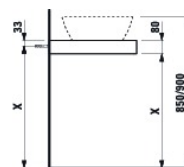

TECHNICAL DRAWINGS

B / mm	Ceramic
194	Val #1228.2 (semi-wet-area right)
210	Palomba #1680.2
215	Val #1628.8
225	Kartell by Laufen #1833.4
242	Kartell by Laufen #1233.2 (with tap bank left)
	Palomba #1680.3
	Living Saphir Keramik #1143.4
	Living Square #1543.5, #1643.2
	Ino #1730.2
395	Val #1628.4
	Laufen Pro S#1696.2, #1696.3, #1696.4, #1896.3
	Laufen Pro #1295.3, #1395.1, #1396.1, #1795.1, #1795.2, #1795.3

B / mm	Ceramic
248	Val #1228.1
250	Palomba #1680.1
300	Kartell by Laufen #1833.8
374	Kartell by Laufen #1833.5
400	Val #1228.2 (semi-wet-area left)
	Living City #1743.7
447	Laufen Pro S#1696.7
	Val #1628.5
504	Val #1628.7
652	Kartell by Laufen #1233.2 (with tap bank right)
298	all other from matrix for washtops Case