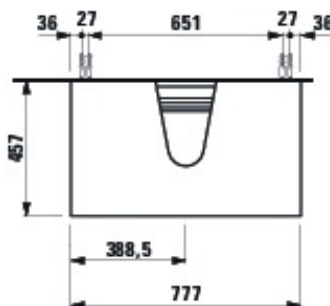

THE NEW CLASSIC

Drawer element 800, 1 drawer, with centre cut-out, matches small washbasin 816852

DIMENSIONS

Length 775 mm.

Width 455 mm.

Height 345 mm.

SPECIFICATION TEXT

Body – inside melamine dark grey particle board, outside 6 mm MDF panels
 Front – inside melamine dark grey Traffic grey: MDF panel, lacquered matt
 Blacked oak: oak veneer coated particle board with solid oak frame
 White glossy: MDF panel, lacquered 1 cut out 1 push and pull full extension drawer

#features_text

Drawer element 800, 1 drawer, with centre cut-out, matches small washbasin 816852

Basin position: Central

Basin type: Bowl / On countertop

Doors and drawers combination: 1 drawer

Furniture configuration: Drawers

Installation type: Wall-hung

Net weight (kg): 27

Option: f085

Publication Status

Shelf material: MDF, Melamine

TECHNICAL DRAWINGS

THE NEW CLASSIC

A collection of perfectly shaped innovations for the bathroom. The New Classic radiates the practicality of the harmonious form and combines it with contemporary style.