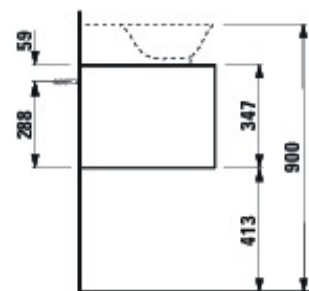

THE NEW CLASSIC

Drawer element 800, 1 drawer, with centre cut-out, matches small washbasin 816852

DIMENSIONS

Length 775 mm.

Width 455 mm.

Height 345 mm.

SPECIFICATION TEXT

Body – inside melamine dark grey particle board, outside 6 mm MDF panels
 Front – inside melamine dark grey Traffic grey: MDF panel, lacquered matt
 Blacked oak: oak veneer coated particle board with solid oak frame
 White glossy: MDF panel, lacquered 1 cut out 1 push and pull full extension drawer

#features_text

Drawer element 800, 1 drawer, with centre cut-out, matches small washbasin 816852

Basin position: Central

Basin type: Bowl / On countertop

Doors and drawers combination: 1 drawer

Furniture configuration: Drawers

Installation type: Wall-hung

Net weight (kg): 27

Option: f085

Publication Status

Shelf material: MDF, Melamine

TECHNICAL DRAWINGS

THE NEW CLASSIC

A collection of perfectly shaped innovations for the bathroom. The New Classic radiates the practicality of the harmonious form and combines it with contemporary style.