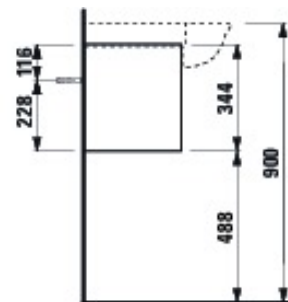

THE NEW CLASSIC

Vanity unit, 1 drawer, matches vanity washbasin 813855

DIMENSIONS

Length 775 mm.

Width 315 mm.

Height 345 mm.

SPECIFICATION TEXT

Body – inside melamine dark grey particle board, outside 6 mm MDF panels
 Front – inside melamine dark grey Traffic grey: MDF panel, lacquered matt
 Blacked oak: oak veneer coated particle board with solid oak frame
 White glossy: MDF panel, lacquered 1 push and pull full extension drawer

#features_text

Vanity unit, 1 drawer, matches vanity washbasin 813855

Net weight (kg): 15

Option: f085

Publication Status

TECHNICAL DRAWINGS

THE NEW CLASSIC

A collection of perfectly shaped innovations for the bathroom. The New Classic radiates the practicality of the harmonious form and combines it with contemporary style.