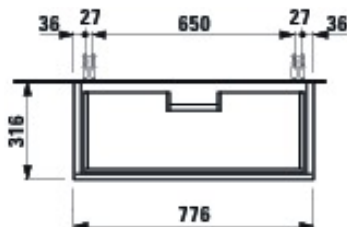

THE NEW CLASSIC

Vanity unit, 1 drawer, matches vanity washbasin 813855

DIMENSIONS

Length 775 mm.

Width 315 mm.

Height 345 mm.

SPECIFICATION TEXT

Body – inside melamine dark grey particle board, outside 6 mm MDF panels
 Front – inside melamine dark grey Traffic grey: MDF panel, lacquered matt
 Blacked oak: oak veneer coated particle board with solid oak frame
 White glossy: MDF panel, lacquered 1 push and pull full extension drawer

#features_text

Vanity unit, 1 drawer, matches vanity washbasin 813855

Net weight (kg): 15

Option: f085

Publication Status

TECHNICAL DRAWINGS

THE NEW CLASSIC

A collection of perfectly shaped innovations for the bathroom. The New Classic radiates the practicality of the harmonious form and combines it with contemporary style.