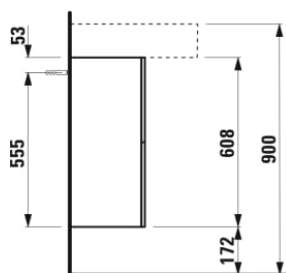

KARTELL LAUFEN

Sideboard with 1 door and 2 flaps, washbasin left, matches washbasins 810334, 810335, 810338, 810339, 812332 (only tap bank left), 813332, 815331

DIMENSIONS

Length 1200 mm  
 Width 270 mm  
 Height 610 mm

Legs compatibles : 2 Legs

Net weight (kg) : 29

TECHNICAL DRAWINGS

A / mm (max. total width)	Ceramic
1200 - 1270	Kartell by Laufen s1033.4
1280 - 1360	Kartell by Laufen s1033.5
1210 - 1350	Kartell by Laufen s1033.8
1500 - 1660	Kartell by Laufen s1033.9

A / mm (max. total width)	Ceramic
1200	Kartell by Laufen s1233.2(only with tap bank left)
1210 - 1350	Kartell by Laufen s1333.2
1800 - 1960	Kartell by Laufen s1333.3
1200 - 1220	Kartell by Laufen s1533.1