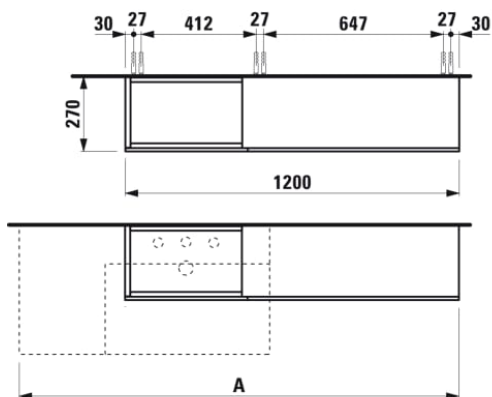

KARTELL LAUFEN

Sideboard with 1 door and 2 flaps, washbasin left, matches washbasins 810334, 810335, 810338, 810339, 812332 (only tap bank left), 813332, 815331

DIMENSIONS

Length 1200 mm  
 Width 270 mm  
 Height 610 mm

Legs compatibles : 2 Legs

Net weight (kg) : 29

TECHNICAL DRAWINGS

A / mm (max. total width)	Ceramic
1200 - 1270	Kartell by Laufen s1033.4
1280 - 1360	Kartell by Laufen s1033.5
1210 - 1350	Kartell by Laufen s1033.8
1500 - 1660	Kartell by Laufen s1033.9

A / mm (max. total width)	Ceramic
1200	Kartell by Laufen s1233.2(only with tap bank left)
1210 - 1350	Kartell by Laufen s1333.2
1800 - 1960	Kartell by Laufen s1333.3
1200 - 1220	Kartell by Laufen s1533.1