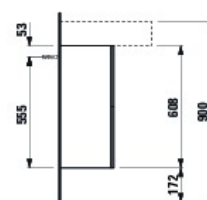

KARTELL BY LAUFEN

Sideboard with 1 door and 2 flaps, washbasin left, matches washbasins 810334, 810335, 810338, 810339, 812332 (only tap bank left), 813332, 815331

DIMENSIONS

Length 1200 mm.
Width 270 mm.
Height 610 mm.

Adjustable legs

Doors and drawers combination: 1 door

Furniture configuration: Doors

Legs compatibles: 2 Legs

Legs included: 0

Net weight (kg): 29

Option: f033

Publication Status

TECHNICAL DRAWINGS

A / mm (max. total width)	Ceramic
1200 - 1270	Kartell by Laufens 1033.4
1280 - 1360	Kartell by Laufens 1033.5
1210 - 1350	Kartell by Laufens 1033.8
1500 - 1660	Kartell by Laufens 1033.9

A / mm (max. total width)	Ceramic
1200	Kartell by Laufens 1233.2 (only with tap bank left)
1210 - 1350	Kartell by Laufens 1333.2
1800 - 1960	Kartell by Laufens 1333.3
1200 - 1220	Kartell by Laufens 1533.1