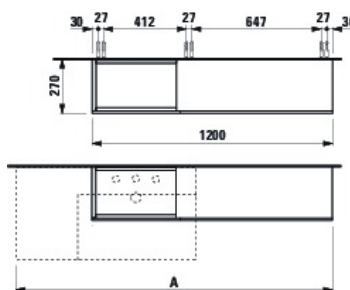

KARTELL BY LAUFEN

Sideboard with 1 door and 2 flaps, washbasin left, matches washbasins 810334, 810335, 810338, 810339, 812332 (only tap bank left), 813332, 815331

DIMENSIONS

Length 1200 mm.
Width 270 mm.
Height 610 mm.

Adjustable legs

Doors and drawers combination: 1 door

Furniture configuration: Doors

Legs compatibles: 2 Legs

Legs included: 0

Net weight (kg): 29

Option: f033

Publication Status

TECHNICAL DRAWINGS

A / mm (max. total width)	Ceramic
1200 - 1270	Kartell by Laufens 1033.4
1280 - 1360	Kartell by Laufens 1033.5
1210 - 1350	Kartell by Laufens 1033.8
1500 - 1660	Kartell by Laufens 1033.9

A / mm (max. total width)	Ceramic
1200	Kartell by Laufens 1233.2 (only with tap bank left)
1210 - 1350	Kartell by Laufens 1333.2
1800 - 1960	Kartell by Laufens 1333.3
1200 - 1220	Kartell by Laufens 1533.1