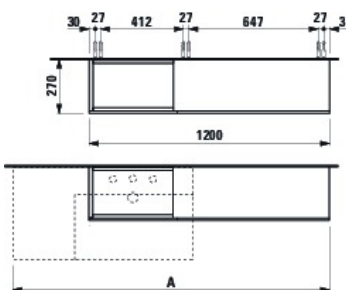

KARTELL BY LAUFEN

Sideboard with 1 door and 2 flaps, washbasin left, matches washbasins 810334, 810335, 810338, 810339, 812332 (only tap bank left), 813332, 815331

DIMENSIONS

Length 1200 mm.
Width 270 mm.
Height 610 mm.

Adjustable legs

Doors and drawers combination: 1 door

Furniture configuration: Doors

Legs compatibles: 2 Legs

Legs included: 0

Net weight (kg): 29

Option: f033

Publication Status

TECHNICAL DRAWINGS

A / mm (max. total width)	Ceramic
1200 - 1270	Kartell by Laufens 1033.4
1280 - 1360	Kartell by Laufens 1033.5
1210 - 1350	Kartell by Laufens 1033.8
1500 - 1660	Kartell by Laufens 1033.9

A / mm (max. total width)	Ceramic
1200	Kartell by Laufens 1233.2 (only with tap bank left)
1210 - 1350	Kartell by Laufens 1333.2
1800 - 1960	Kartell by Laufens 1333.3
1200 - 1220	Kartell by Laufens 1533.1