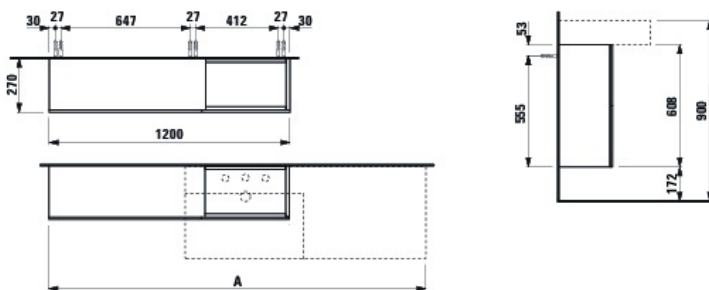

KARTELL BY LAUFEN

Sideboard with 1 door and 2 flaps, washbasin right, matches washbasins 810332, 810334, 810335, 810338, 810339), 813332, 815331

DIMENSIONS

Length 1200 mm.
Width 270 mm.
Height 610 mm.

MOUNTING ACCESSORIES EXCLUDED

Space saving siphon, order no. 894241

TECHNICAL DRAWINGS

#features_text

Sideboard with 1 door and 2 flaps, washbasin right, matches washbasins 810332, 810334, 810335, 810338, 810339), 813332, 815331

Adjustable legs

Doors and drawers combination: 1 door

Furniture configuration: Doors

Legs compatibles: 2 Legs

Legs included: 0

Net weight (kg): 29

Option: f033

Publication Status

A / mm (max. total width)	Ceramic
1280 - 1360	Kartell by Laufen #1033.4
1200 - 1270	Kartell by Laufen #1033.5
1500 - 1660	Kartell by Laufen #1033.8
1210 - 1350	Kartell by Laufen #1033.9

A / mm (max. total width)	Ceramic
1800 - 1960	Kartell by Laufen #1333.2
1210 - 1350	Kartell by Laufen #1333.3
1200 - 1220	Kartell by Laufen #1533.1

COMPATIBLE WITH

Washbasin, shelf right, with
concealed outlet