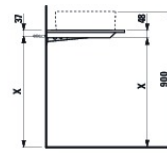

TECHNICAL DRAWINGS

#features_text

Countertop, 1200 mm, with cut-out left, 13 mm thick

Basin position: Left

Basin type: Bowl / On countertop, Drop-in / In countertop

B / mm	Ceramic
275	Palomba 1680.1
245	Val 1228.1, a1228.2 (semi-wet-area right)
250	Palomba 1680.3
262	Palomba 1680.2
292	Ino a1230.0, a1230.2, a1630.0, a1630.2 Kartell by Laufens 1233.1 (only wall mounted tap), a1833.1 Laufen Pro a1296.2, a1296.4 Living SaphirKeramik a1143.3, a1143.5 Living City a1143.0, a1143.1 Val a1328.1
300	Kartell by Laufens 1833.8 Living SaphirKeramik a1143.4 Living City a1143.2
308	Val 1628.8