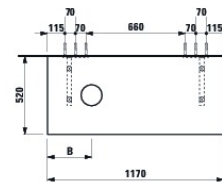

TECHNICAL DRAWINGS

#features_text

Countertop, 1200 mm, with cut-out left, 13 mm thick

Basin position: Left

Basin type: Bowl / On countertop, Drop-in / In countertop

B / mm	Ceramic
275	Palomba 1680.1
245	Val 1228.1, a1228.2 (semi-wet-area right)
250	Palomba 1680.3
262	Palomba 1680.2
292	Ino a1230.0, a1230.2, a1630.0, a1630.2 Kartell by Laufens 1233.1 (only wall mounted tap), a1833.1 Laufen Pro a1296.2, a1296.4 Living SaphirKeramik a1143.3, a1143.5 Living City a1143.0, a1143.1 Val a1328.1
300	Kartell by Laufens 1833.8 Living SaphirKeramik a1143.4 Living City a1143.2
308	Val 1628.8