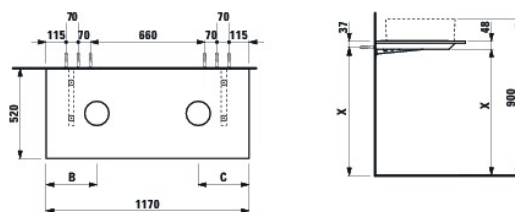

TECHNICAL DRAWINGS

B / mm	C / mm	Ceramic
292	292	Kartell by Laufen a1833.1
		Living SaphirKeramik s1143.3, a1143.5
		Living City s1143.0, a1143.1
		Ino s1230.0, s1230.2, s1630.0, s1630.2
		Laufen Pro s1296.2, s1296.4
		Val s1328.1
350	350	Ino s1730.1 (only wall mounted tap)