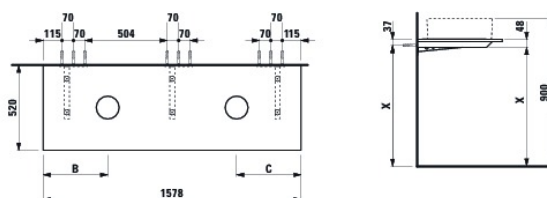

TECHNICAL DRAWINGS

B / mm	C / mm	Ceramic
291	498	Val #1228.2 (semi-wet-area left)
306	485	Palomba #1680.2
308	486	Val #1628.8
320	470	Kartell by Laufen #1833.4
345	445	Val #1228.1
345	470	Palomba #1680.3
395	395	Kartell by Laufen #1833.1, #1633.2 Living SaphirKeramik #1143.3, #1143.4, #1143.5 Living City #1143.0, #1143.1, #1143.2, #1743.2, #1743.4

B / mm	C / mm	Ceramic
395	395	Ino #1230.0, #1230.2, #1630.0, #1630.2, #1730.1 Val #1328.1, #1628.0, #1628.2, #1628.3, #1628.4 Val #1728.1 (only wall mounted tap) Laufen Pro S #1695.2 Laufen Pro #1296.2, #1296.4
450	450	Kartell by Laufen #1233.1 Ino #1730.2 (only wall mounted tap)
470	320	Kartell by Laufen #1833.5
498	291	Val #1228.2 (semi-wet-area right)