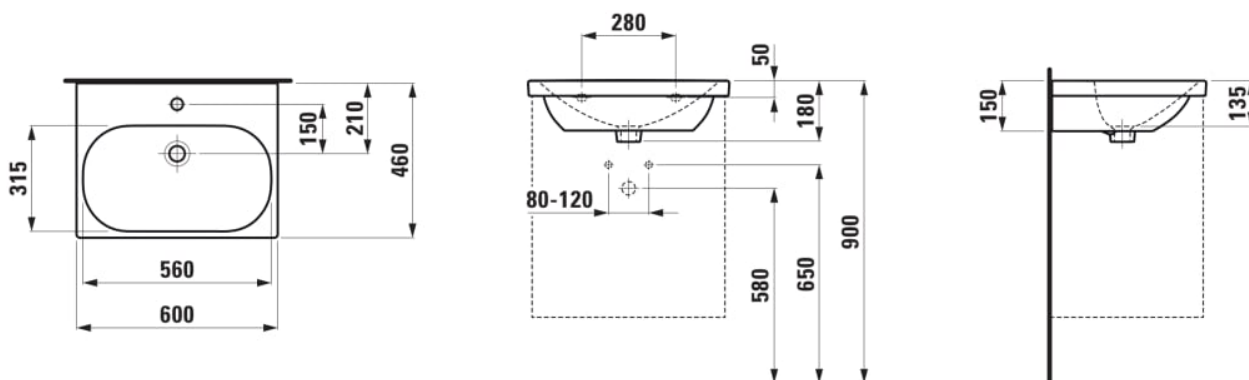

LUA

Washbasin

DIMENSIONS

Length 600 mm
Width 460 mm
Height 180 mm

COLOUR AND FINISH

□ 000 White

OPTIONS

104 - one tap hole, centre

Basin capacity (l) : 5.7

Bowl depth (mm) : 135

Bowl length (mm) : 560

Bowl position : Central

Bowl width (mm) : 315

Installation type : Wall-hung

Internal Shape : 4 - Oval

Material : Vitreous china

Net weight (kg) : 14.4

Shape : Rectangular

Taphole configuration : 1 taphole in the middle

TECHNICAL DRAWINGS

COMPATIBLE WITH

Basin mixer Eco+
projection 135 mm, fixed
spout, without pop-up
waste

H3110810041201

Basin mixer Eco+
projection 135 mm, fixed
spout, with pop-up waste

H3110810041241

Vanity unit, 2 drawers,
matches vanity washbasin
H810083

H403532112...1

LUA

A design language that has been reduced to the essentials. Clear, geometric lines united in one continuous form. This results in a versatile bathroom programme for private and public architecture alike. With LUA, Toan Nguyen has succeeded in creating yet another stylistic bathroom culture that will be a long-term common denominator. The collection of fittings designed with the same ambition, perfectly shaped bathtubs and the extensive LANI furniture range complete LUA are turned into a true total bathroom solution.