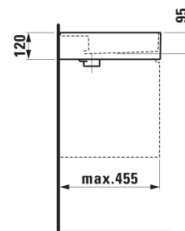

KARTELL LAUFEN

Washbasin, shelf right, with concealed outlet

DIMENSIONS

Length 600 mm  
 Width 460 mm  
 Height 120 mm

Colour and finish

000 White

OPTION

111 - one tap hole, without overflow hole

SPECIFICATION TEXT

with special hidden drain Charge 111 – 1 centre tap hole, without overflow

Bowl depth (mm) : 315

Integrated shelf

Shelf position : Right

Bowl width (mm) : 430

Material : SaphirKeramik

Installation type : Vanity, Wall-hung

Net weight (kg) : 16

TECHNICAL DRAWINGS

Charge 111, 112, 158, 815

Charge 104, 108, 814

COMPATIBLE WITH

Vanity unit with two drawers, incl. organiser, for washbasin shelf right 810334

**H407558033...1**

Sideboard with 1 door and 2 flaps, washbasin left, matches washbasins 810334, 810335, 810338, 810339, 812332 (only tap bank left), 813332, 815331

**H411051160...1**

Countertop, 1600 mm, with  
cut-out right, 13 mm thick

**H411052160...1**

Countertop, 1600 mm, with  
centre cut-out, 13 mm  
thick

**H411053160...1**

Countertop, 1600 mm, with  
cut-out left and right, 13  
mm thick