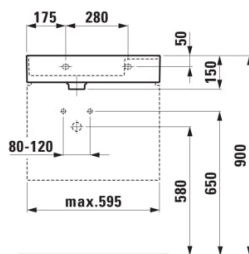

KARTELL LAUFEN

Washbasin, shelf right, with concealed outlet

DIMENSIONS

Length 600 mm  
 Width 460 mm  
 Height 120 mm

Colour and finish

000 White

OPTION

111 - one tap hole, without overflow hole

SPECIFICATION TEXT

with special hidden drain Charge 111 – 1 centre tap hole, without overflow

Bowl depth (mm) : 315

Integrated shelf

Shelf position : Right

Bowl width (mm) : 430

Material : SaphirKeramik

Installation type : Vanity, Wall-hung

Net weight (kg) : 16

TECHNICAL DRAWINGS

Charge 111, 112, 158, 815

Charge 104, 108, 814

COMPATIBLE WITH

Vanity unit with two drawers, incl. organiser, for washbasin shelf right 810334

**H407558033...1**

Sideboard with 1 door and 2 flaps, washbasin left, matches washbasins 810334, 810335, 810338, 810339, 812332 (only tap bank left), 813332, 815331

**H411051160...1**

Countertop, 1600 mm, with  
cut-out right, 13 mm thick

**H411052160...1**

Countertop, 1600 mm, with  
centre cut-out, 13 mm  
thick

**H411053160...1**

Countertop, 1600 mm, with  
cut-out left and right, 13  
mm thick