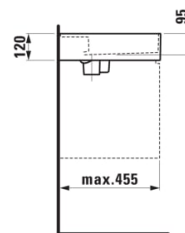

KARTELL LAUFEN

Washbasin, shelf right, with concealed outlet

DIMENSIONS

Length 600 mm  
 Width 460 mm  
 Height 120 mm

Colour and finish

000 White

OPTION

111 - one tap hole, without overflow hole

SPECIFICATION TEXT

with special hidden drain Charge 111 – 1 centre tap hole, without overflow

Bowl depth (mm) : 315

Integrated shelf

Shelf position : Right

Bowl width (mm) : 430

Material : SaphirKeramik

Installation type : Vanity, Wall-hung

Net weight (kg) : 16

TECHNICAL DRAWINGS

Charge 111, 112, 158, 815

Charge 104, 108, 814

COMPATIBLE WITH

Vanity unit with two drawers, incl. organiser, for washbasin shelf right 810334

**H407558033...1**

Sideboard with 1 door and 2 flaps, washbasin left, matches washbasins 810334, 810335, 810338, 810339, 812332 (only tap bank left), 813332, 815331

**H411051160...1**

Countertop, 1600 mm, with  
cut-out right, 13 mm thick

**H411052160...1**

Countertop, 1600 mm, with  
centre cut-out, 13 mm  
thick

**H411053160...1**

Countertop, 1600 mm, with  
cut-out left and right, 13  
mm thick