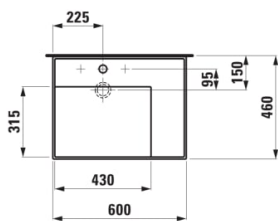

KARTELL LAUFEN

Washbasin, shelf right, with concealed outlet

DIMENSIONS

Length 600 mm  
 Width 460 mm  
 Height 120 mm

Colour and finish

000 White

OPTION

111 - one tap hole, without overflow hole

SPECIFICATION TEXT

with special hidden drain Charge 111 – 1 centre tap hole, without overflow

Bowl depth (mm) : 315

Integrated shelf

Shelf position : Right

Bowl width (mm) : 430

Material : SaphirKeramik

Installation type : Vanity, Wall-hung

Net weight (kg) : 16

TECHNICAL DRAWINGS

Charge 111, 112, 158, 815

Charge 104, 108, 814

COMPATIBLE WITH

Vanity unit with two drawers, incl. organiser, for washbasin shelf right 810334

**H407558033...1**

Sideboard with 1 door and 2 flaps, washbasin left, matches washbasins 810334, 810335, 810338, 810339, 812332 (only tap bank left), 813332, 815331

**H411051160...1**

Countertop, 1600 mm, with  
cut-out right, 13 mm thick

**H411052160...1**

Countertop, 1600 mm, with  
centre cut-out, 13 mm  
thick

**H411053160...1**

Countertop, 1600 mm, with  
cut-out left and right, 13  
mm thick