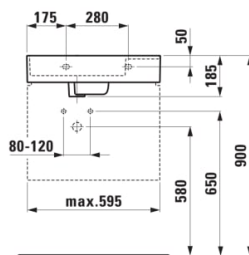

KARTELL LAUFEN

Washbasin, shelf right, with concealed outlet

DIMENSIONS

Length 600 mm  
 Width 460 mm  
 Height 120 mm

Colour and finish

000 White

OPTION

111 - one tap hole, without overflow hole

SPECIFICATION TEXT

with special hidden drain Charge 111 – 1 centre tap hole, without overflow

Bowl depth (mm) : 315

Integrated shelf

Shelf position : Right

Bowl width (mm) : 430

Material : SaphirKeramik

Installation type : Vanity, Wall-hung

Net weight (kg) : 16

TECHNICAL DRAWINGS

Charge 111, 112, 158, 815

Charge 104, 108, 814

COMPATIBLE WITH

Vanity unit with two drawers, incl. organiser, for washbasin shelf right 810334

**H407558033...1**

Sideboard with 1 door and 2 flaps, washbasin left, matches washbasins 810334, 810335, 810338, 810339, 812332 (only tap bank left), 813332, 815331

**H411051160...1**

Countertop, 1600 mm, with  
cut-out right, 13 mm thick

**H411052160...1**

Countertop, 1600 mm, with  
centre cut-out, 13 mm  
thick

**H411053160...1**

Countertop, 1600 mm, with  
cut-out left and right, 13  
mm thick