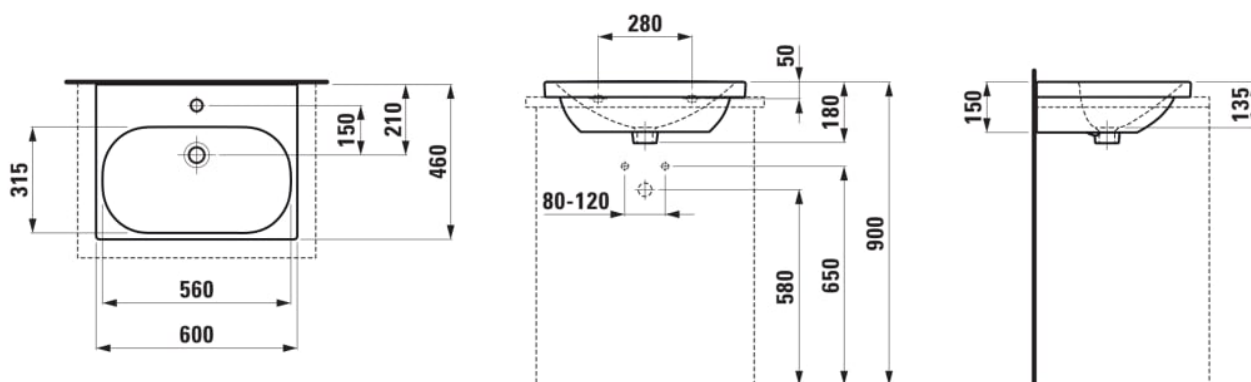

LUA

Washbasin, undersurface ground

DIMENSIONS

Length 600 mm
Width 460 mm
Height 180 mm

COLOUR AND FINISH

□ 000 White

OPTIONS

104 - one tap hole, centre

Bowl position : Central

Material : Vitreous china

Taphole configuration : 1 taphole in the middle

Installation type : Drop-in / Countertop, Wall-hung

Shape : Rectangular

Undersurface ground

TECHNICAL DRAWINGS

COMPATIBLE WITH

Basin mixer Eco+
projection 135 mm, fixed
spout, without pop-up
waste

H3110810041201

Basin mixer Eco+
projection 135 mm, fixed
spout, with pop-up waste

H3110810041241

Countertop 800, with
centre cut-out, 65 mm
thick, incl. 2 installation
brackets

Countertop 1200, with cut-
out left, 65 mm thick, incl. 2
installation brackets

H404672112...1

Countertop 1200, with cut
out right, 65 mm thick, incl.
2 installation brackets

H404673112...1

Countertop 1400, with
centre cut-out, 65 mm
thick, incl. 3 installation
brackets