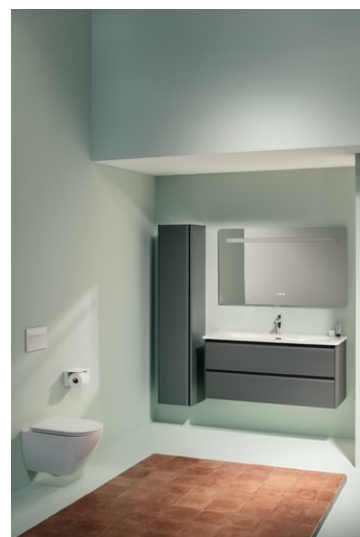

## Wall-hung WC Advanced, washdown, rimless

## LUA

A design language that has been reduced to the essentials. Clear, geometric lines united in one continuous form. This results in a versatile bathroom programme for private and public architecture alike. With LUA, Toan Nguyen has succeeded in creating yet another stylistic bathroom culture that will be a long-term common denominator. The collection of fittings designed with the same ambition, perfectly shaped bathtubs and the extensive LANI furniture range complete LUA are turned into a true total bathroom solution.