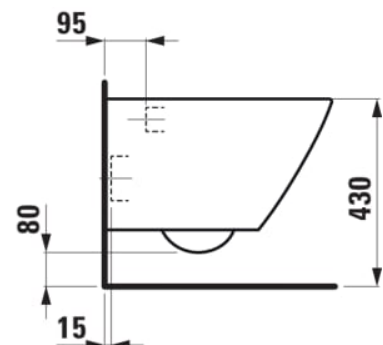

### DIMENSIONS

Length	520 mm
Width	360 mm
Height	345 mm

### OPTIONS

000 - standard option

Flushing system : Washdown

Installation type : Wall-hung

Net weight (kg) : 21

Outlet type : Horizontal

Rim type :

Roca Rimless®

### TECHNICAL DRAWINGS

COMPATIBLE WITH

WC seat and cover,  
removable, with lowering  
system

**H891083...0001**

WC seat without cover

**H891084...0001**

Installation system LIS  
CW1 with cistern for wall-  
hung WC, dual flush 6/3L  
(adjustable to 4.5/3L)