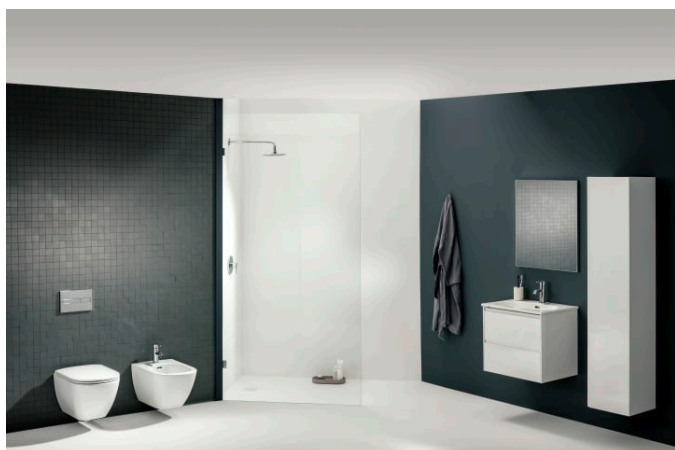

## Wall-hung WC Advanced, washdown, rimless

## LUA

A design language that has been reduced to the essentials. Clear, geometric lines united in one continuous form. This results in a versatile bathroom programme for private and public architecture alike. With LUA, Toan Nguyen has succeeded in creating yet another stylistic bathroom culture that will be a long-term common denominator. The collection of fittings designed with the same ambition, perfectly shaped bathtubs and the extensive LANI furniture range complete LUA are turned into a true total bathroom solution.