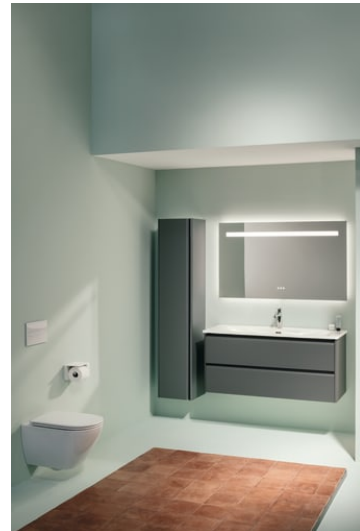

## Wall-hung WC Advanced, washdown, rimless

**H8946600000001**

Installation system LIS  
TW1 for brick wall  
installation with cistern for  
wall-hung WC, dual flush  
6/3L (adjustable to 4.5/3L)

**H8946630000001**

Concealed frame with  
cistern for wall-hung WC,  
Dual Flush 4.5/3L  
(adjustable to 6/3L)

## LUA

A design language that has been reduced to the essentials. Clear, geometric lines united in one continuous form. This results in a versatile bathroom programme for private and public architecture alike. With LUA, Toan Nguyen has succeeded in creating yet another stylistic bathroom culture that will be a long-term common denominator. The collection of fittings designed with the same ambition, perfectly shaped bathtubs and the extensive LANI furniture range complete LUA are turned into a true total bathroom solution.