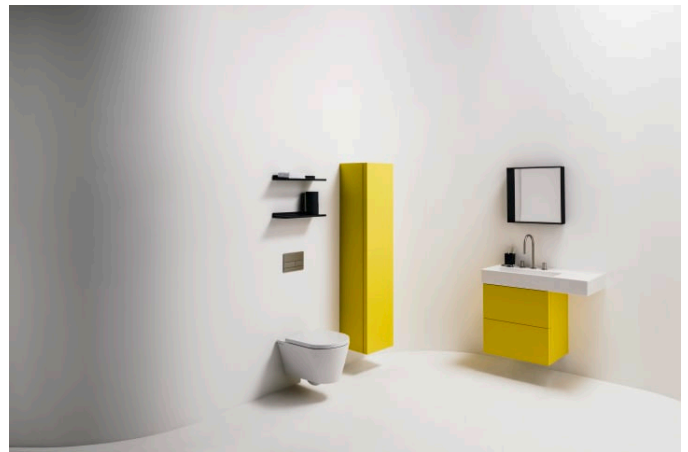

KARTELL LAUFEN

Wall-hung WC 'rimless', washdown, without flushing rim

DIMENSIONS

Length	545 mm
Width	370 mm
Height	355 mm

COLOUR AND FINISH

000 White

OPTIONS

000 - standard option

Fixing kit : Included

Flushing system : Washdown

Installation type : Wall-hung

Outlet type : Dual

Rim type : Rimless

Roca Rimless®

Shape : Round

TECHNICAL DRAWINGS

COMPATIBLE WITH

WC seat and cover,
removable, with round seat
shape

H891332...0001

WC seat and cover,
removable, with lowering
system, with round seat
shape

H891333...0001

Kartell LAUFEN

A place for divas. And deep dives. This is the story about a place of unknown beauty. Designed for humans, shaped by the elements. Far away from your everyday life. But every morning you will ask yourself: Have I been here before? Or is this just a dream?