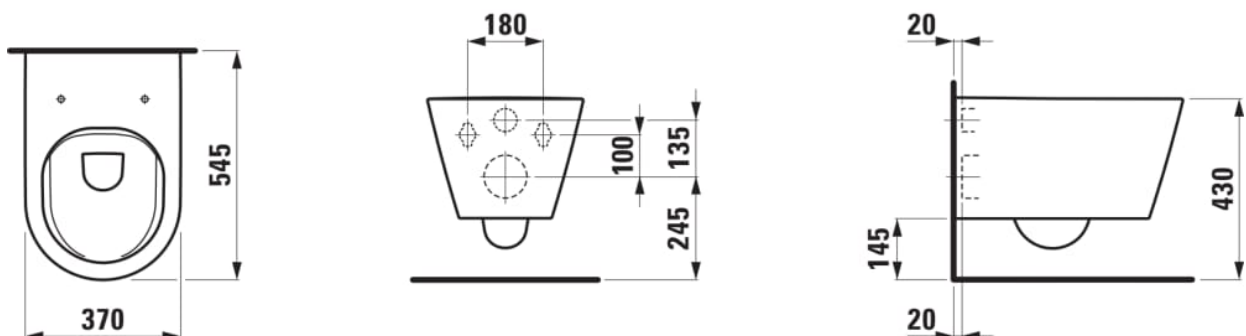

KARTELL LAUFEN

Wall-hung WC 'rimless', washdown, without flushing rim

DIMENSIONS

Length	545 mm
Width	370 mm
Height	355 mm

COLOUR AND FINISH

000 White

OPTIONS

000 - standard option

SPECIFICATION TEXT

rimless Washdown for min. 4,5/3-l-flush

MOUNTING ACCESSORIES INCLUDED

laufen EasyFit system M12, order no. 89282.7

MOUNTING ACCESSORIES EXCLUDED

Stone screw fastening kit M12

Average water consumption (L.) : 3.38

Fixing kit : Included

Flushing system : Washdown

Installation type : Wall-hung

Outlet type : Dual

Rim type : Rimless

Roca Rimless®

Shape : Round

TECHNICAL DRAWINGS

COMPATIBLE WITH

WC seat and cover,
removable, with round seat
shape

H891332...0001

WC seat and cover,
removable, with lowering
system, with round seat
shape

H891333...0001

Kartell LAUFEN

A place for divas. And deep dives. This is the story about a place of unknown beauty. Designed for humans, shaped by the elements. Far away from your everyday life. But every morning you will ask yourself: Have I been here before? Or is this just a dream?