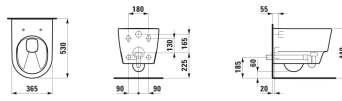

TECHNICAL DRAWINGS