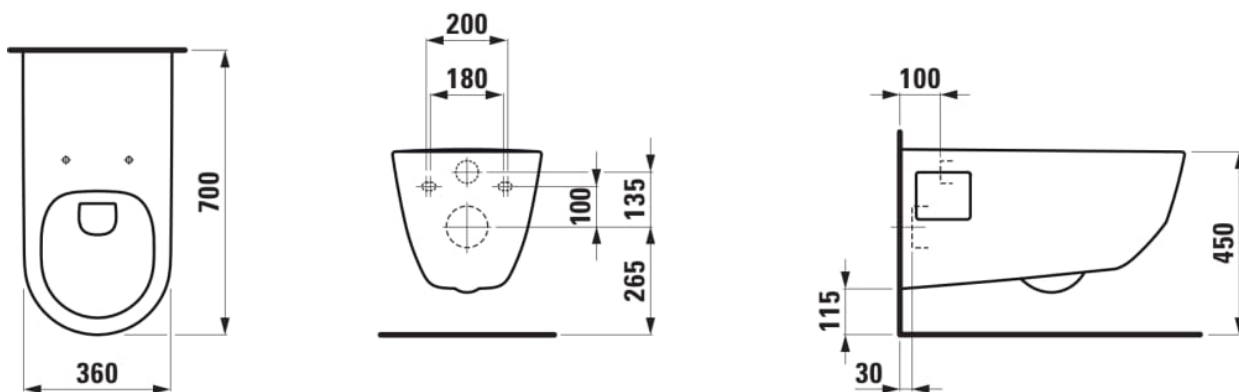

TECHNICAL DRAWINGS