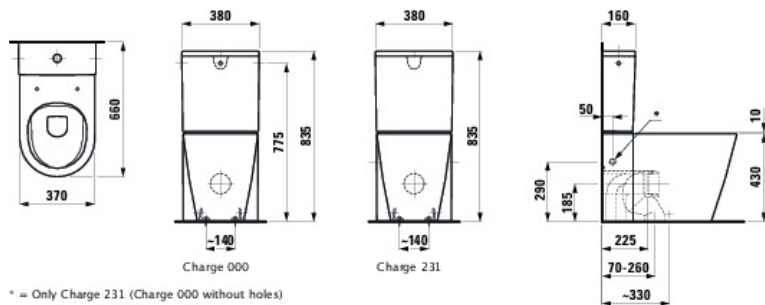

KARTELL BY LAUFEN

Floorstanding WC combination, rimless, washdown

DIMENSIONS

Length 660 mm.

Width 370 mm.

Height 440 mm.

COLOURS AND FINISHES

000 White

OPTIONS

000 - standard option

TECHNICAL DRAWINGS

#features_text

Floorstanding WC 'rimless', close-coupled, washdown, without flushing rim

Back-to-wall

Fixing kit: Not included

Flushing system: Washdown

Installation type: Floor-standing

Outlet type: Dual

Rim type: Rimless

Rimless

Shape: Round

COMPATIBLE WITH

Cistern, rear water inlet
(centre)

829331

Cistern, side water inlet
(left or right)

829332

WC seat and cover,
removable, with round seat
shape

891332

WC seat and cover,
removable, with lowering
system, with round seat
shape

891333

KARTELL BY LAUFEN