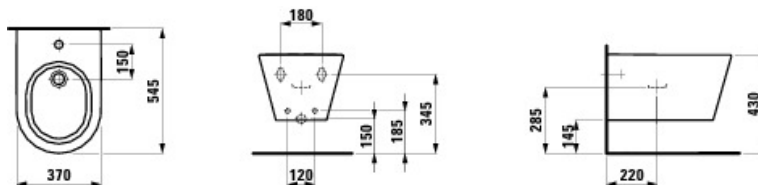

TECHNICAL DRAWINGS

#features_text

Wall-hung bidet

Fixing kit: Included

Installation type: Wall-hung

Net weight (kg): 17

Option: 302

Publication Status

Shape: Round