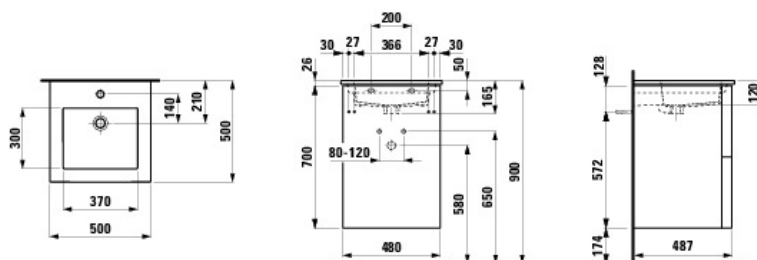

TECHNICAL DRAWINGS