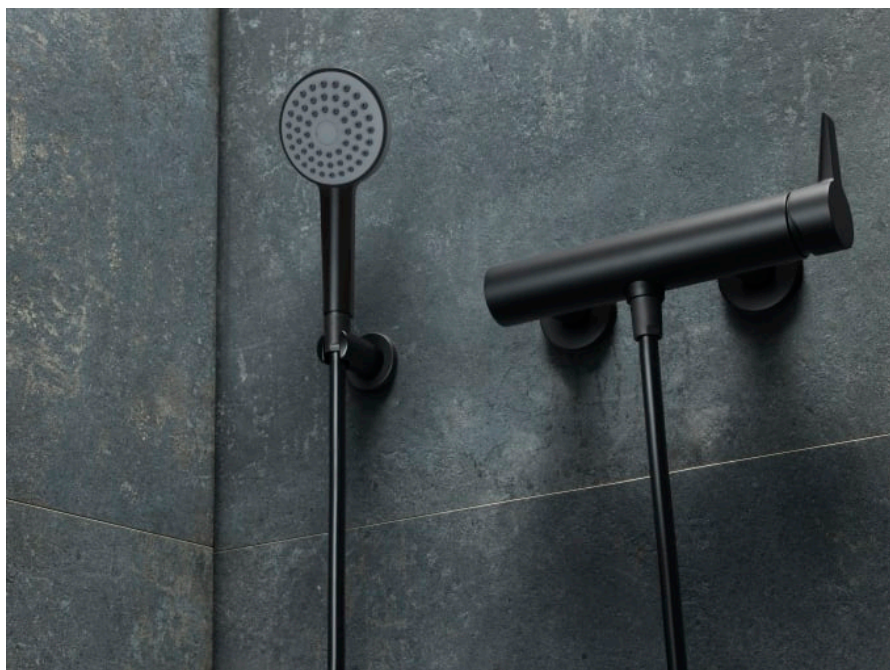

SHOWER ACCESSORIES

Rainshower 242 x 242 mm, square, with RubiClean

Adjustable shower head

Annual energy consumption (kWh/p.a.) :

803.24

Finish : Chrome

Flow rate (l/min - 3 bar) : 12

Functions : Rain

Number of functions : 1

Showerhead diameter (mm) : 242

Showerhead shape : Square

Support kit (shower arm) : Not included

Water flow restrictor

TECHNICAL DRAWINGS

COMPATIBLE WITH

Ceiling bracket, length 100 mm, square flange, 1/2"

HF960099100001

Wall bracket 420 mm, square flange, 1/2"

HF960108100001

SHOWER
ACCESSORIES

#certification_text

Standards and approvals: C