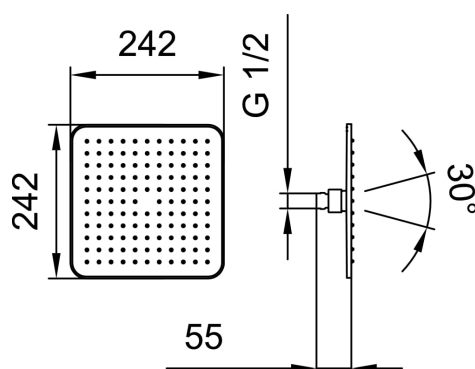

SHOWER ACCESSORIES

Rainshower 242 x 242 mm, square, with RubiClean

Adjustable shower head

Annual energy consumption (kWh/p.a.) :

803.24

Finish : Chrome

Flow rate (l/min - 3 bar) : 12

Functions : Rain

Number of functions : 1

Showerhead diameter (mm) : 242

Showerhead shape : Square

Support kit (shower arm) : Not included

Water flow restrictor

TECHNICAL DRAWINGS

COMPATIBLE WITH

Ceiling bracket, length 100 mm, square flange, 1/2"

HF960099100001

Wall bracket 420 mm, square flange, 1/2"

HF960108100001

SHOWER
ACCESSORIES

#certification_text

Standards and approvals: C