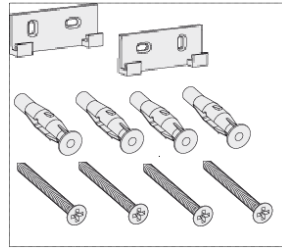

LAUFEN

Bathroom Culture since 1892  www.laufen.com

FRAME 25

SPARE PART LIST 2013

4.9831.5.068.004.1