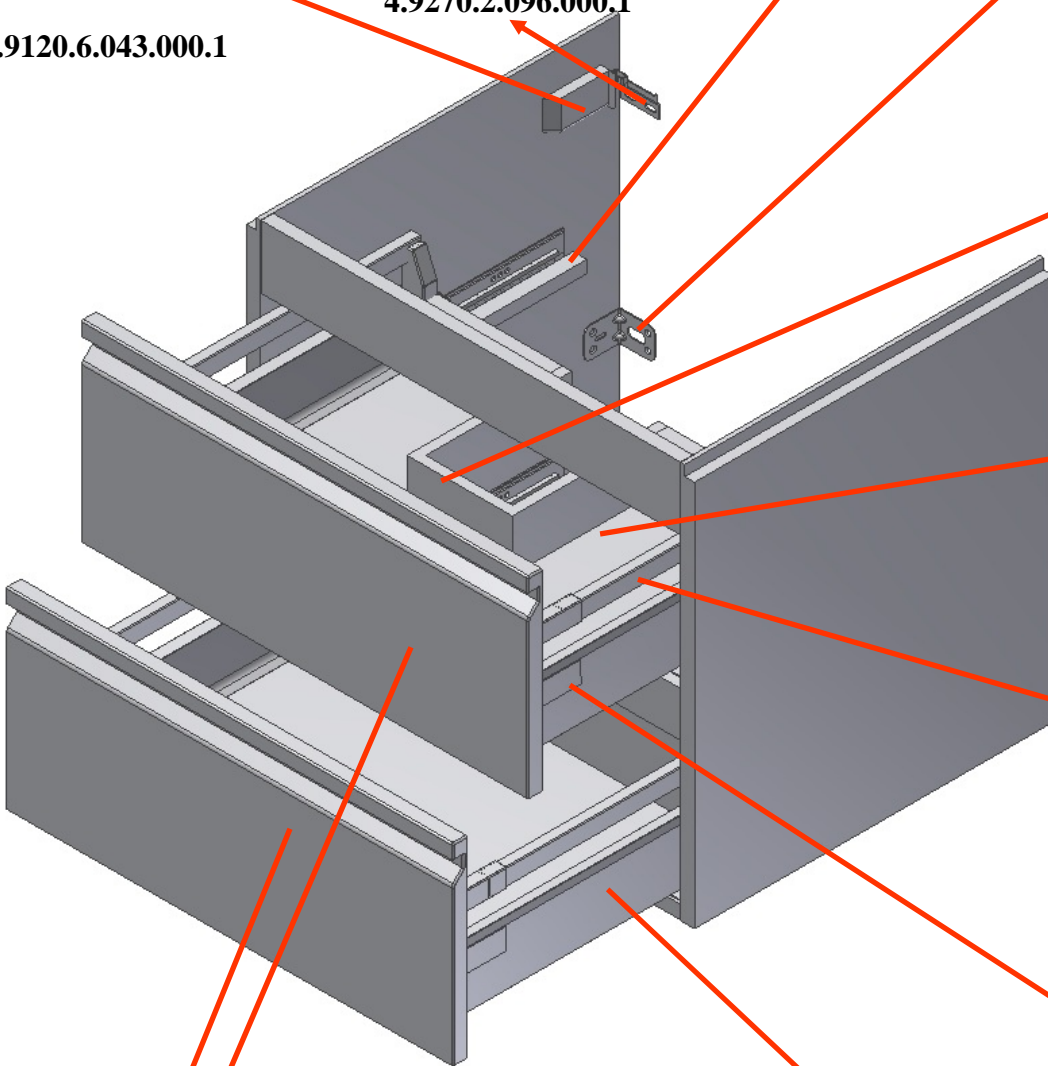

LAUFEN

Bathroom Culture since 1892  www.laufen.com

PRO S
2 drawers
combi pack

SPARE PART LIST 2016

4.9120.6.043.000.1

4.9270.2.096.000.1

4.9621.6.000.000.1

4.9301.5.030.000.1